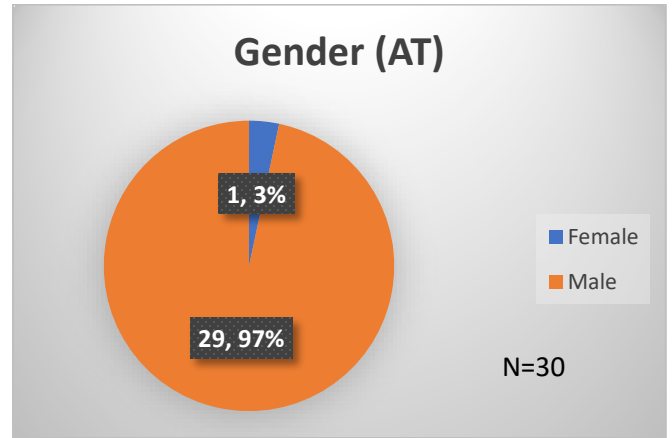

Daily Data Dashboard – October 19, 2023
Demographics for JTDC Population
Thursday Morning Midnight Count

Total # of probation Involved youth¹: 1,307

¹ Probation Active: Any youth who is pending sentencing with an active social history, has been formally placed on probation or supervision with Cook County Juvenile Probation on the date of the report.