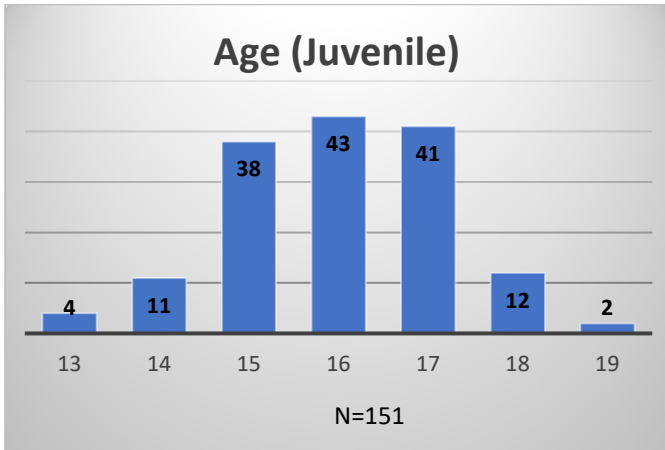

Daily Data Dashboard – October 19, 2023
Demographics for JTDC Population
Thursday Morning Midnight Count

Total # of probation Involved youth¹: 1,307

¹ Probation Active: Any youth who is pending sentencing with an active social history, has been formally placed on probation or supervision with Cook County Juvenile Probation on the date of the report.