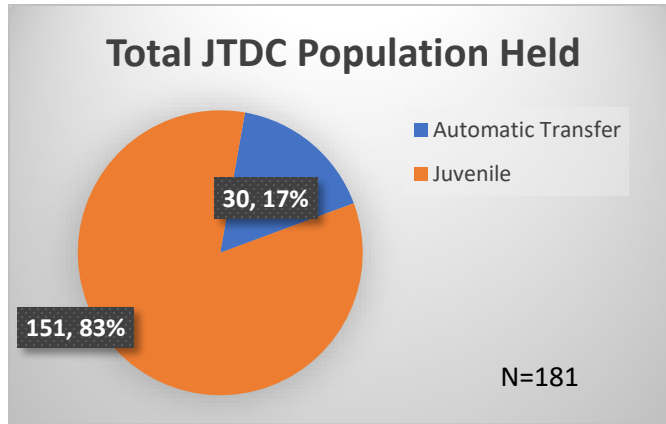

Daily Data Dashboard – October 19, 2023
Demographics for JTDC Population
Thursday Morning Midnight Count

Total # of probation Involved youth¹: 1,307

¹ Probation Active: Any youth who is pending sentencing with an active social history, has been formally placed on probation or supervision with Cook County Juvenile Probation on the date of the report.