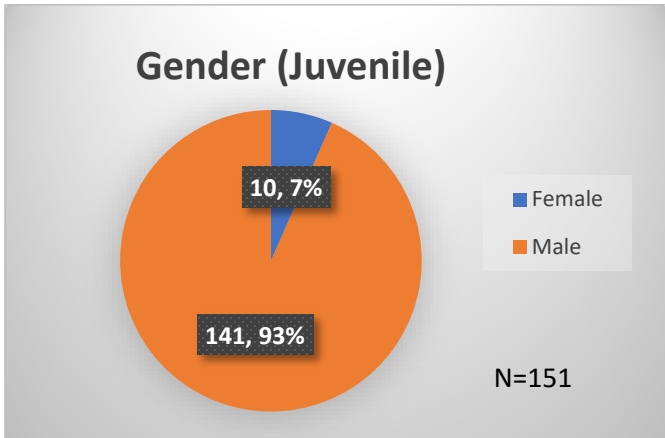

Daily Data Dashboard – October 19, 2023
Demographics for JTDC Population
Thursday Morning Midnight Count

Total # of probation Involved youth¹: 1,307

¹ Probation Active: Any youth who is pending sentencing with an active social history, has been formally placed on probation or supervision with Cook County Juvenile Probation on the date of the report.