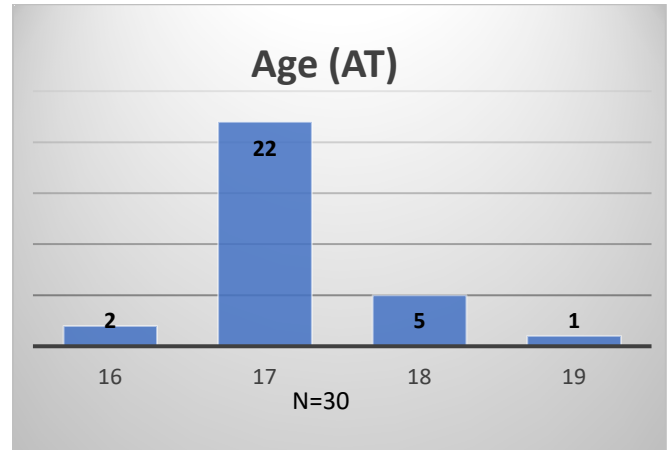

Daily Data Dashboard – October 19, 2023
Demographics for JTDC Population
Thursday Morning Midnight Count

Total # of probation Involved youth¹: 1,307

¹ Probation Active: Any youth who is pending sentencing with an active social history, has been formally placed on probation or supervision with Cook County Juvenile Probation on the date of the report.